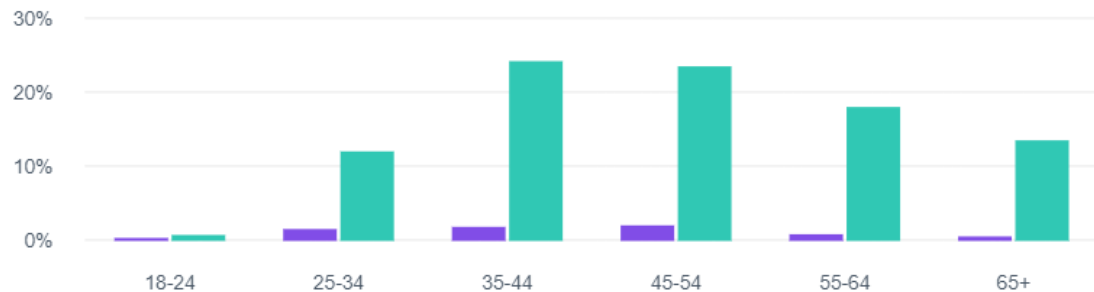

Women's Council SOCIAL MEDIA

Communications plan to increase
followership and engagement

Our Followers (Facebook)

Follower Profile

- Overwhelming majority women
- Mostly Millennial through Gen X

Assumptions:

- Politically minded
- Feminist
- Seeking business/financial resources

Age and Gender

Men 7.50%
Women 92.50%

Plan for Regular Posting

Observance Days

Upcoming: Ada Deer Day August 7th

This Day In History

Upcoming: First woman State Supreme Court Chief Justice, Shirley Abrahamson