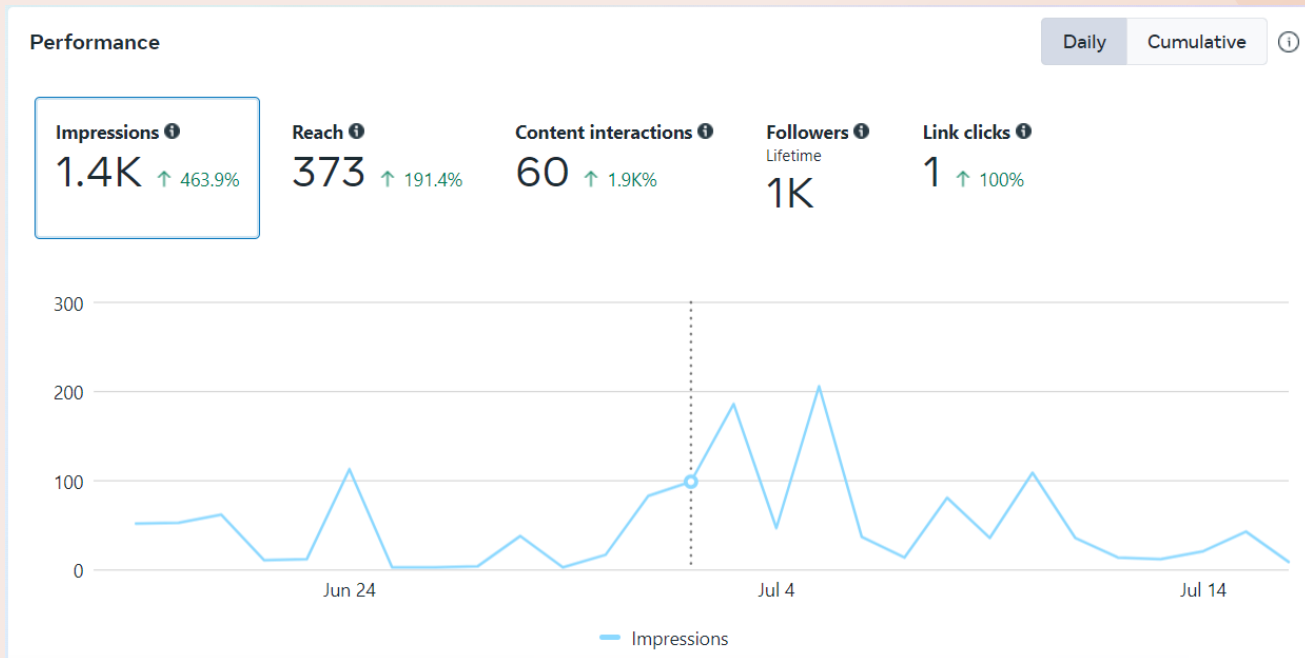

To help boost us in the
algorithm, please **Like and**
Reshare our posts

Meta Business Suite Insights

Takeaways

Spikes are around high-volume posting days and June meeting post.

Album posts (multiple pictures) got the most reach and engagement

Green numbers are relative to previous 30-day period.

COUNCIL MEMBER SPOTLIGHT POSTS!

Ideally, these posts will help to:

- Clarify role and makeup of the council
- Give members something to reshare to their profiles
- Highlight some of our previous initiatives, projects, and meeting topics