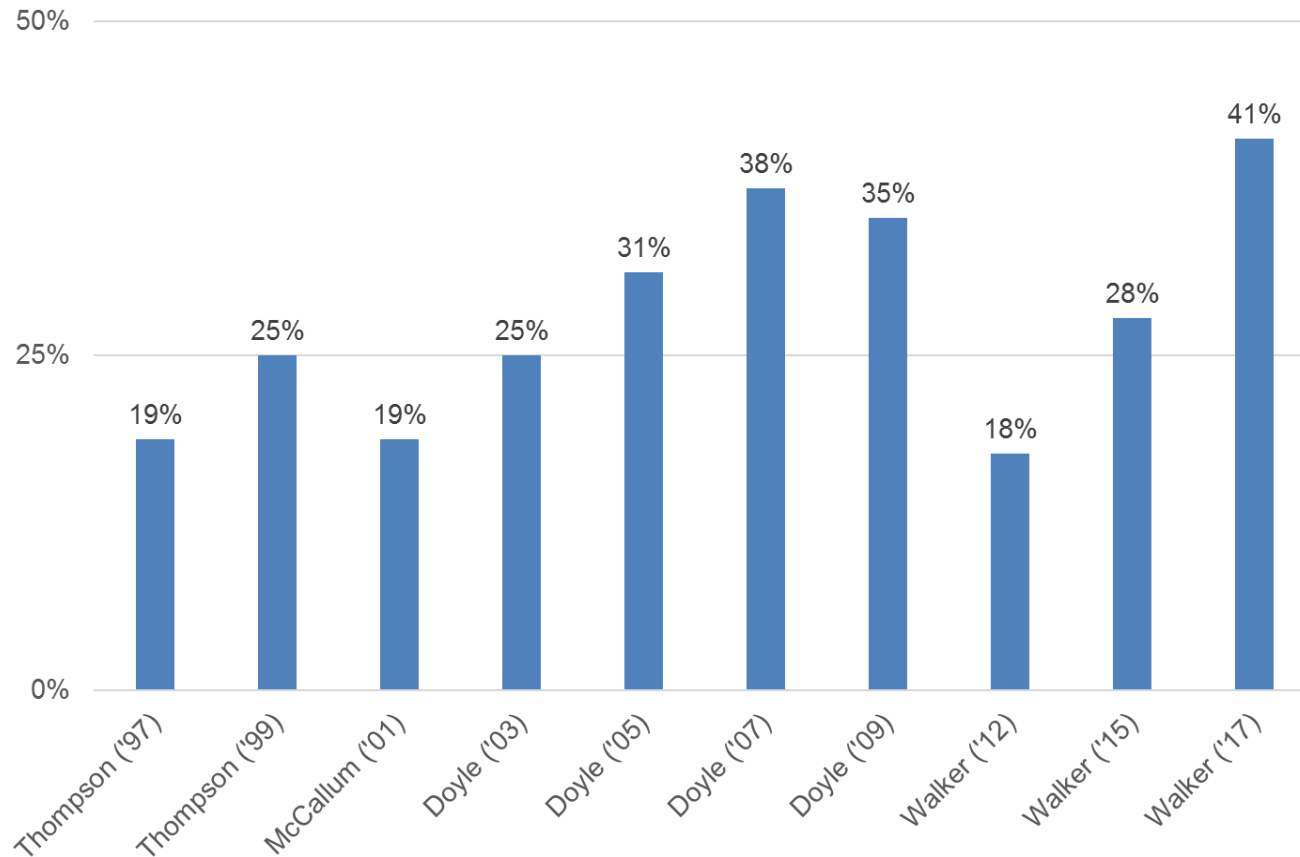

# 20 Years of Women in the Governor's Cabinet

Percent of Cabinet Seats Held by Women, Wisconsin  
by Governor's Administration, 1997-2017

Wisconsin Women's Council, unpublished data. 12/10/18

Disclaimer. Data provided by the Women's Council has been produced and processed from sources believed to be reliable. The State of Wisconsin and the Women's Council provide this information on an "as is" basis. All warranties of any kind, express or implied, including but not limited to fitness for a particular purpose, freedom from contamination by computer viruses and non-infringement of proprietary rights are disclaimed.