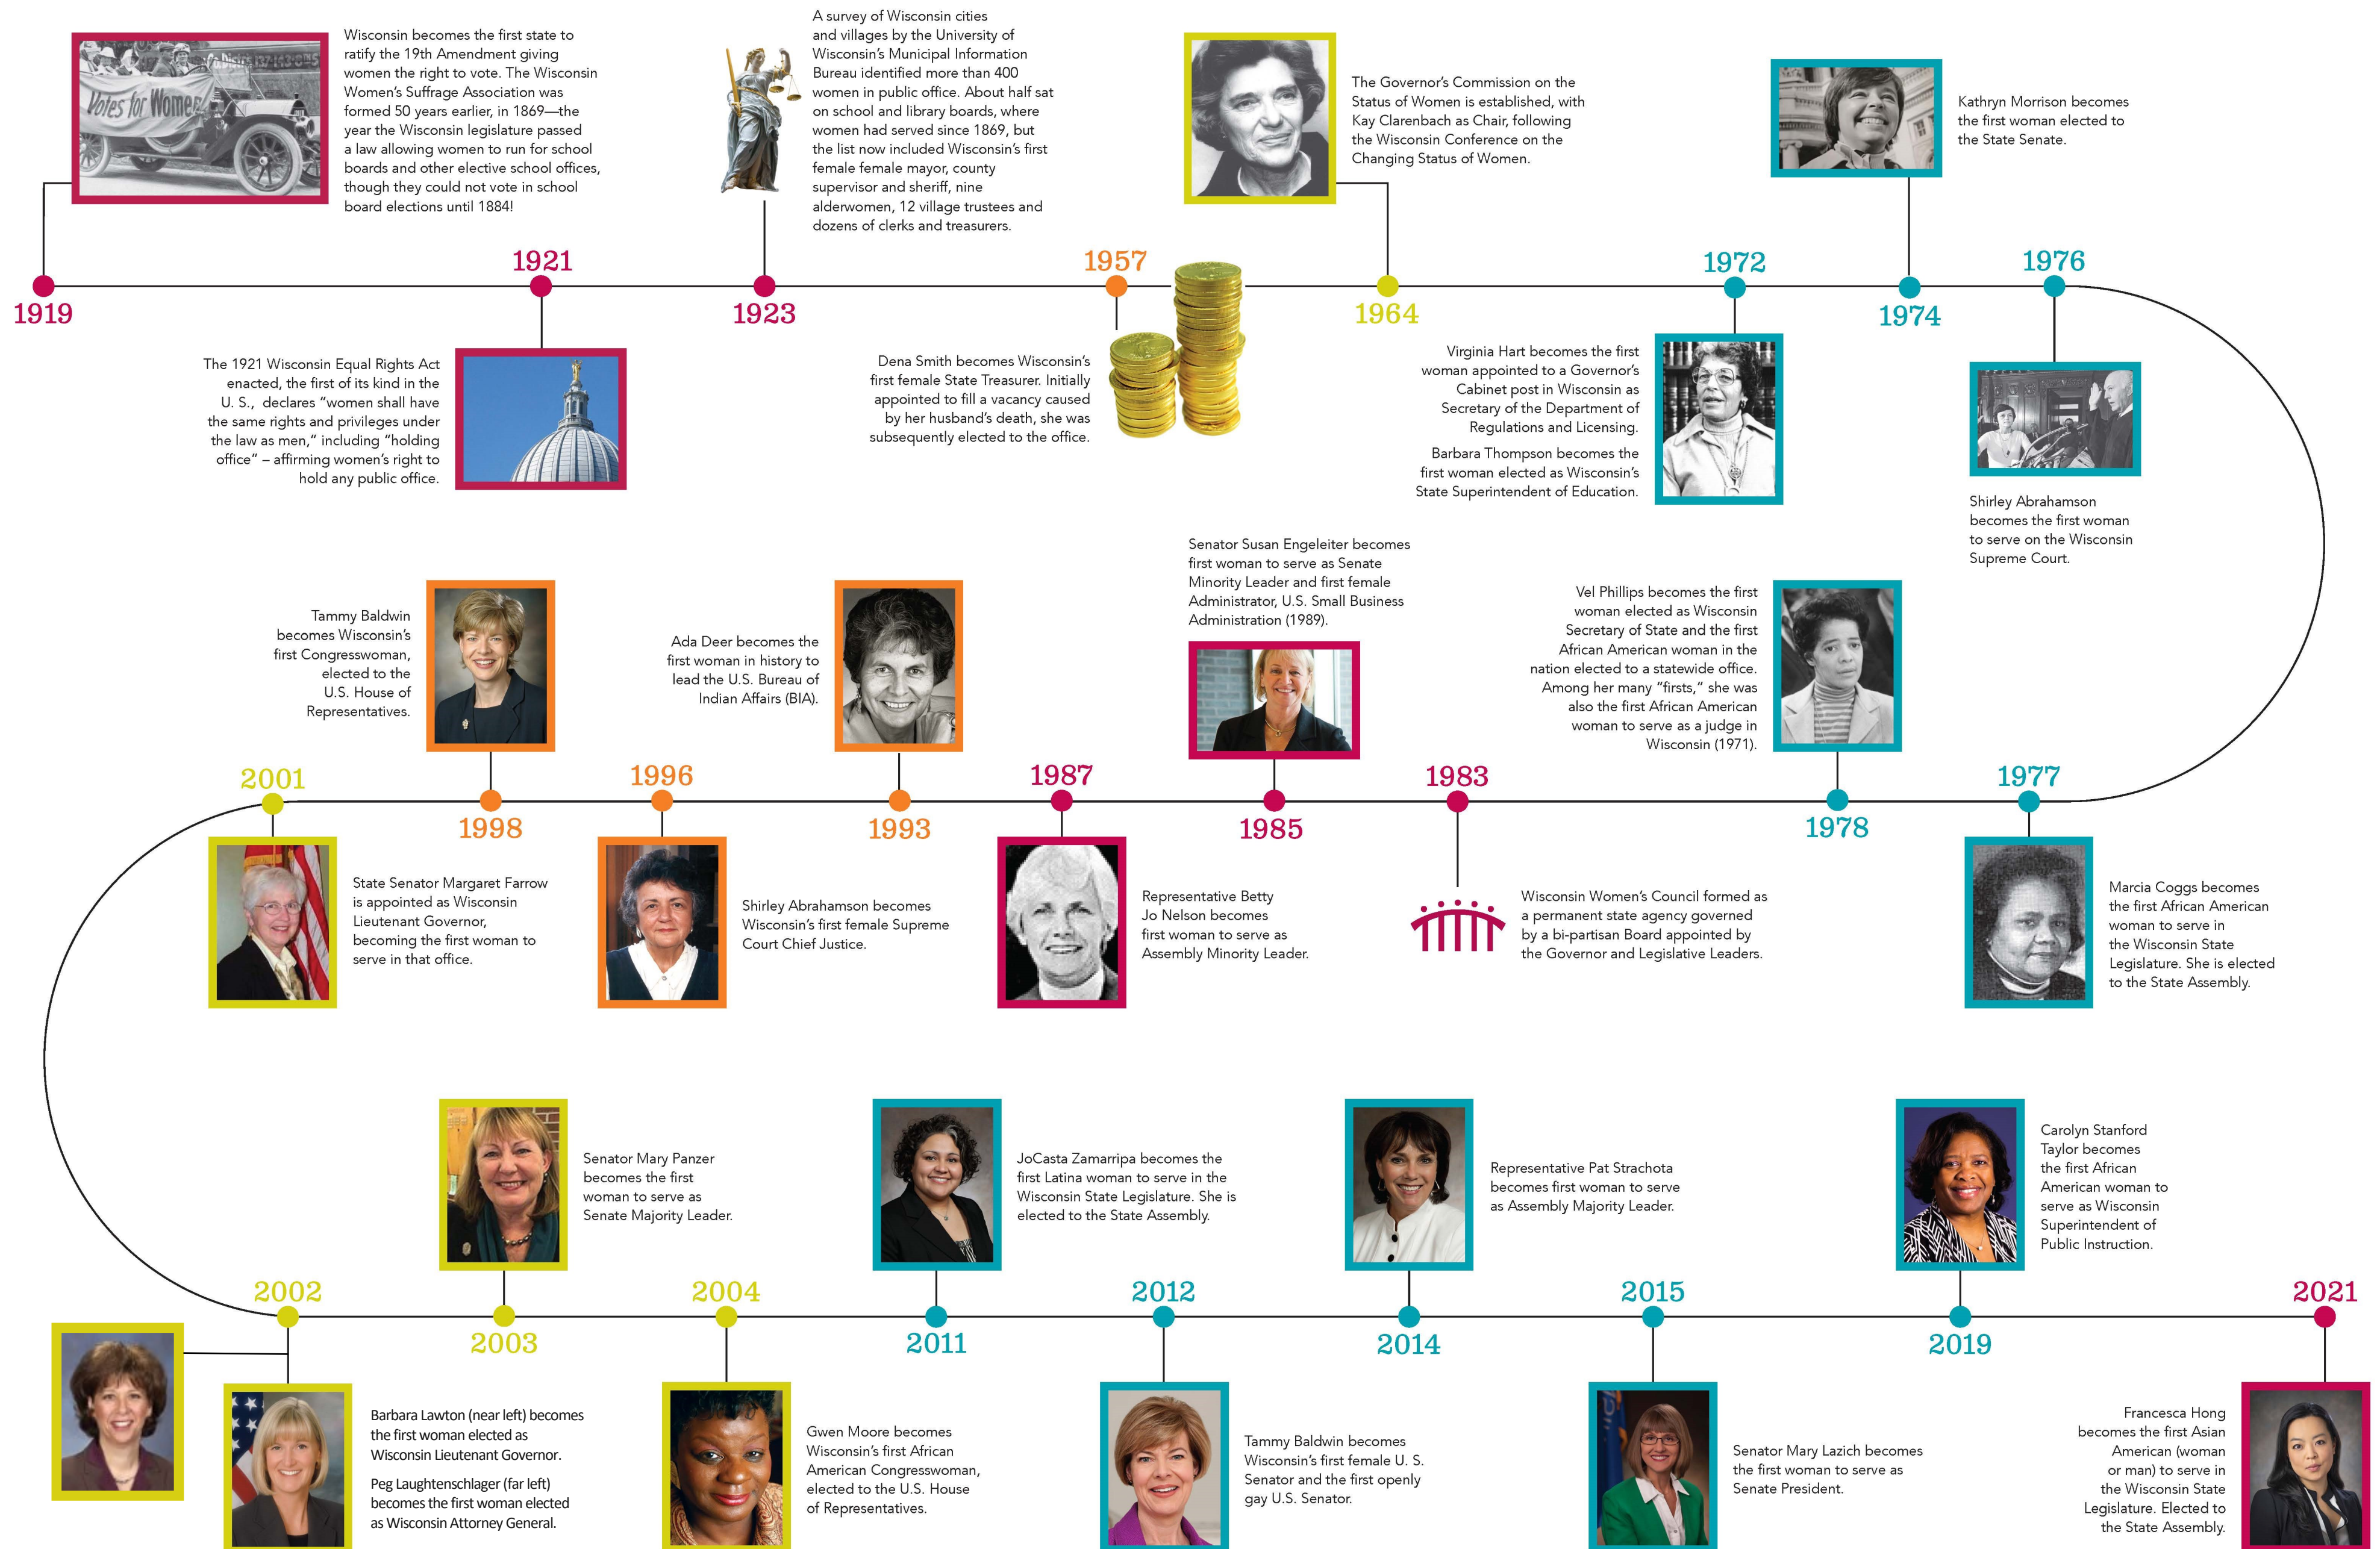

100 Years of Wisconsin Women's Political Firsts

TIMELINE OF WISCONSIN WOMEN'S FIRSTS IN STATE & FEDERAL OFFICE (2021)

Source Materials

1921 Wisconsin Equal Rights Act, Wisconsin Statutes § 766.97 "Equal rights; common law disabilities", <https://docs.legis.wisconsin.gov/statutes/statutes/766/97>.

Kamps, Louisa, "Women in the Wisconsin Legislature, 2021—A Summary and Historical List," Legislative Reference Bureau, January 2021, Volume 3, Number 6, legis.wisconsin.gov/lrb.

State of Wisconsin, Elected Officials, www.wisconsin.gov.

Wisconsin State Legislature, Legislative Reference Bureau, Wisconsin Blue Book (various years), <https://legis.wisconsin.gov/lrb/blue-book/>.

Wisconsin Women's Council, "Wisconsin Women Roared into Office in the 1920s," Factsheet, 2018, https://womenscouncil.wi.gov/Documents/WWC_1920FactSheet_FINAL_opt.pdf.

Photographs

"*Car Full of Suffragists*" Members of the Political Equality League, Milwaukee, WHS-7679, Wisconsin Historical Society, Photo Archives: www.wisconsinhistory.org (reprinted with permission)